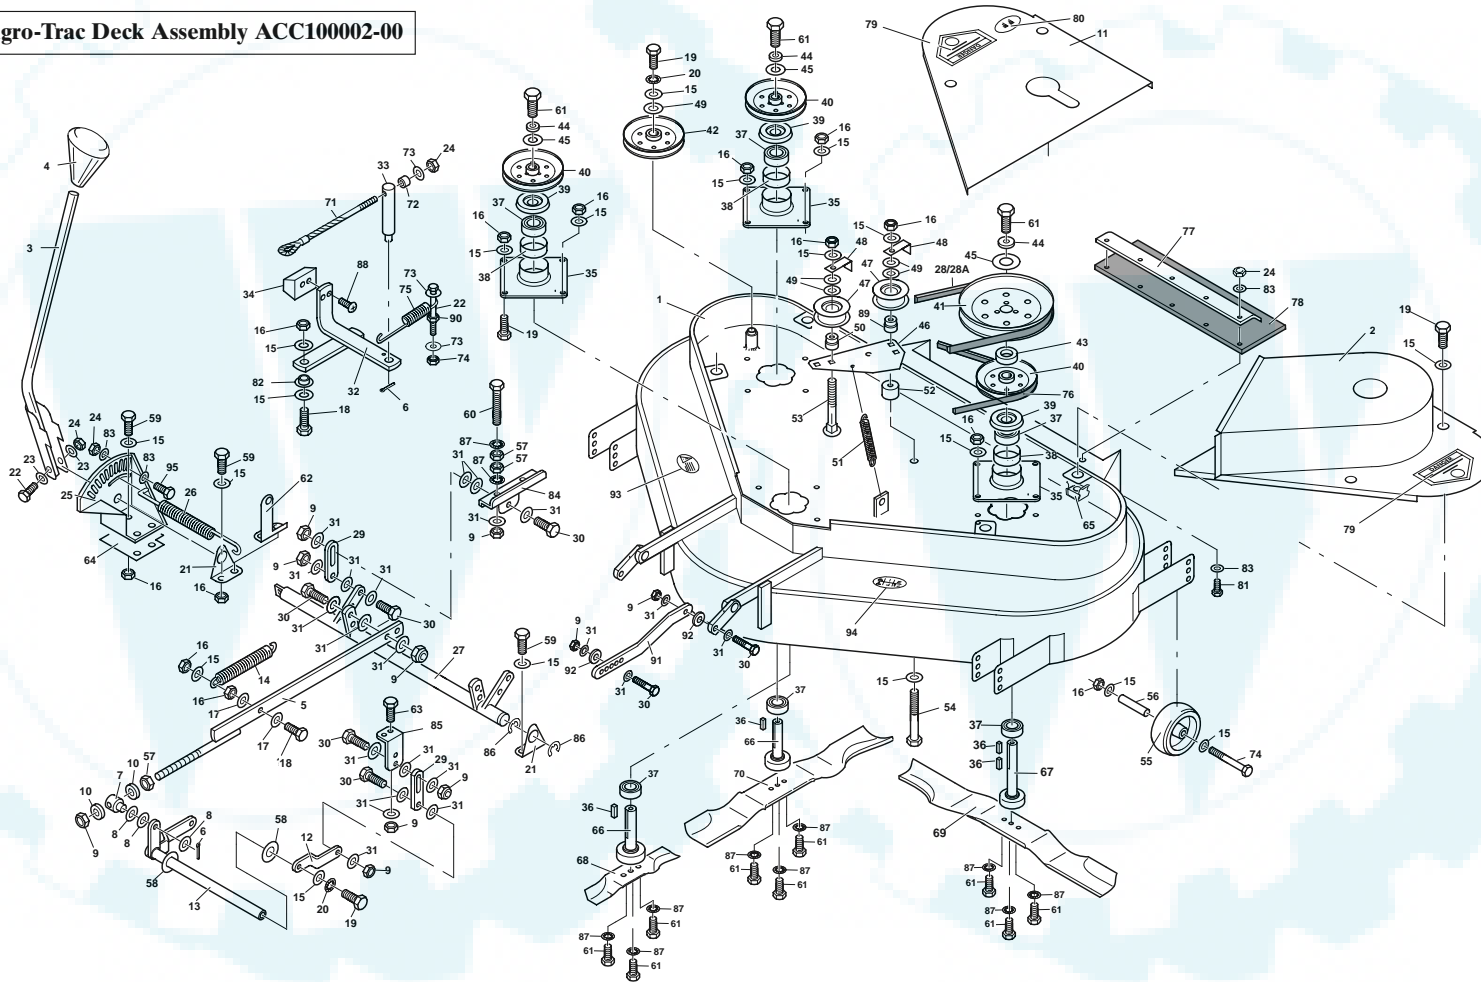

36" (91cm) Triple Blade Cutter Deck

S1300/36 Agro-Trac Deck Assembly ACC100002-00

A L L Y E A R R O U N D P E R F O R M A N C E